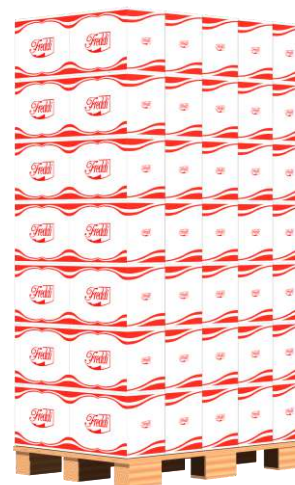

## VALENTINE'S DAY – 14 February 2023

ORDERS WITHIN	JULY
FIRST PRODUCTION WINDOW	OCTOBER
LAST PRODUCTION WINDOW	DECEMBER
MOQ	144 CARTONS

**NO RETURNS OR CONTRIBUTIONS ON UNSOLD GOODS**

display carton:	8 CAKES	
net weight:	2,4 kg	
gross weight:	3 kg	
dimensions [cm]:	39,5x25,8x12h	
EUR PALLET:	72 + 72 displays	144 cartons total
EUR PALLET height:	110 + 110	220 cm total height
100x120 pallet:	80+80 displays	160 cartons total
100x120 pallet height:	110 + 110	220 cm total height
cartons x cubic meter:	78	
shelf life:	9 months from production date	
EAN code pack 300g	8005380010641	
EAN code display carton	08005380002684	

# Carnival Funny Mini-Cake

Milk icing coated cake with fresh milk cream

Mono pack 30g

Multipack TRAY 300g (10x30g)

Made in Italy

carton:	120 cakes (12 packs by 10 cakes)
net weight:	3,6 kg
gross weight:	4,6 kg
dimensions [cm]:	38,5 x 23,5 x 28,5(h)
EUR PALLET:	70 cartons
EUR PALLET height:	220 cm
100x120 pallet:	91 cartons
100x120 pallet height:	215 cm
cartons x cubic meter:	36
shelf life:	9 months from production date
EAN code pack 300g	8005380010603
EAN code display carton	08005380002653