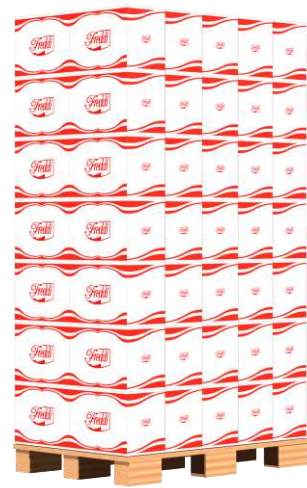

# Halloween Creepy Mini-Cake

Soft cake with pumpkin filling

Made in Italy

Mono pack 25g (3 different subjects)

Multipack TRAY 250g (10x25g)

## SWEET HALLOWEEN – 31 OCTOBER

ORDERS WITHIN	APRIL
FIRST PRODUCTION WINDOW	JUNE
LAST PRODUCTION WINDOW	AUGUST
MOQ	70 CARTONS

**NO RETURNS OR CONTRIBUTIONS ON UNSOLD GOODS**

<b>carton:</b>	120 cakes (12 packs by 10 cakes)
<b>net weight:</b>	3 kg
<b>gross weight:</b>	4 kg
<b>dimensions [cm]:</b>	38,5 x 23,5 x 28,5(h)
<b>EUR PALLET:</b>	70 cartons
<b>EUR PALLET height:</b>	220 cm
<b>100x120 pallet:</b>	91 cartons
<b>100x120 pallet height:</b>	215 cm
<b>cartons x cubic meter:</b>	36
<b>shelf life:</b>	9 months from production date
<b>EAN code pack 250g</b>	8005380010627
<b>EAN code display carton</b>	08005380002660